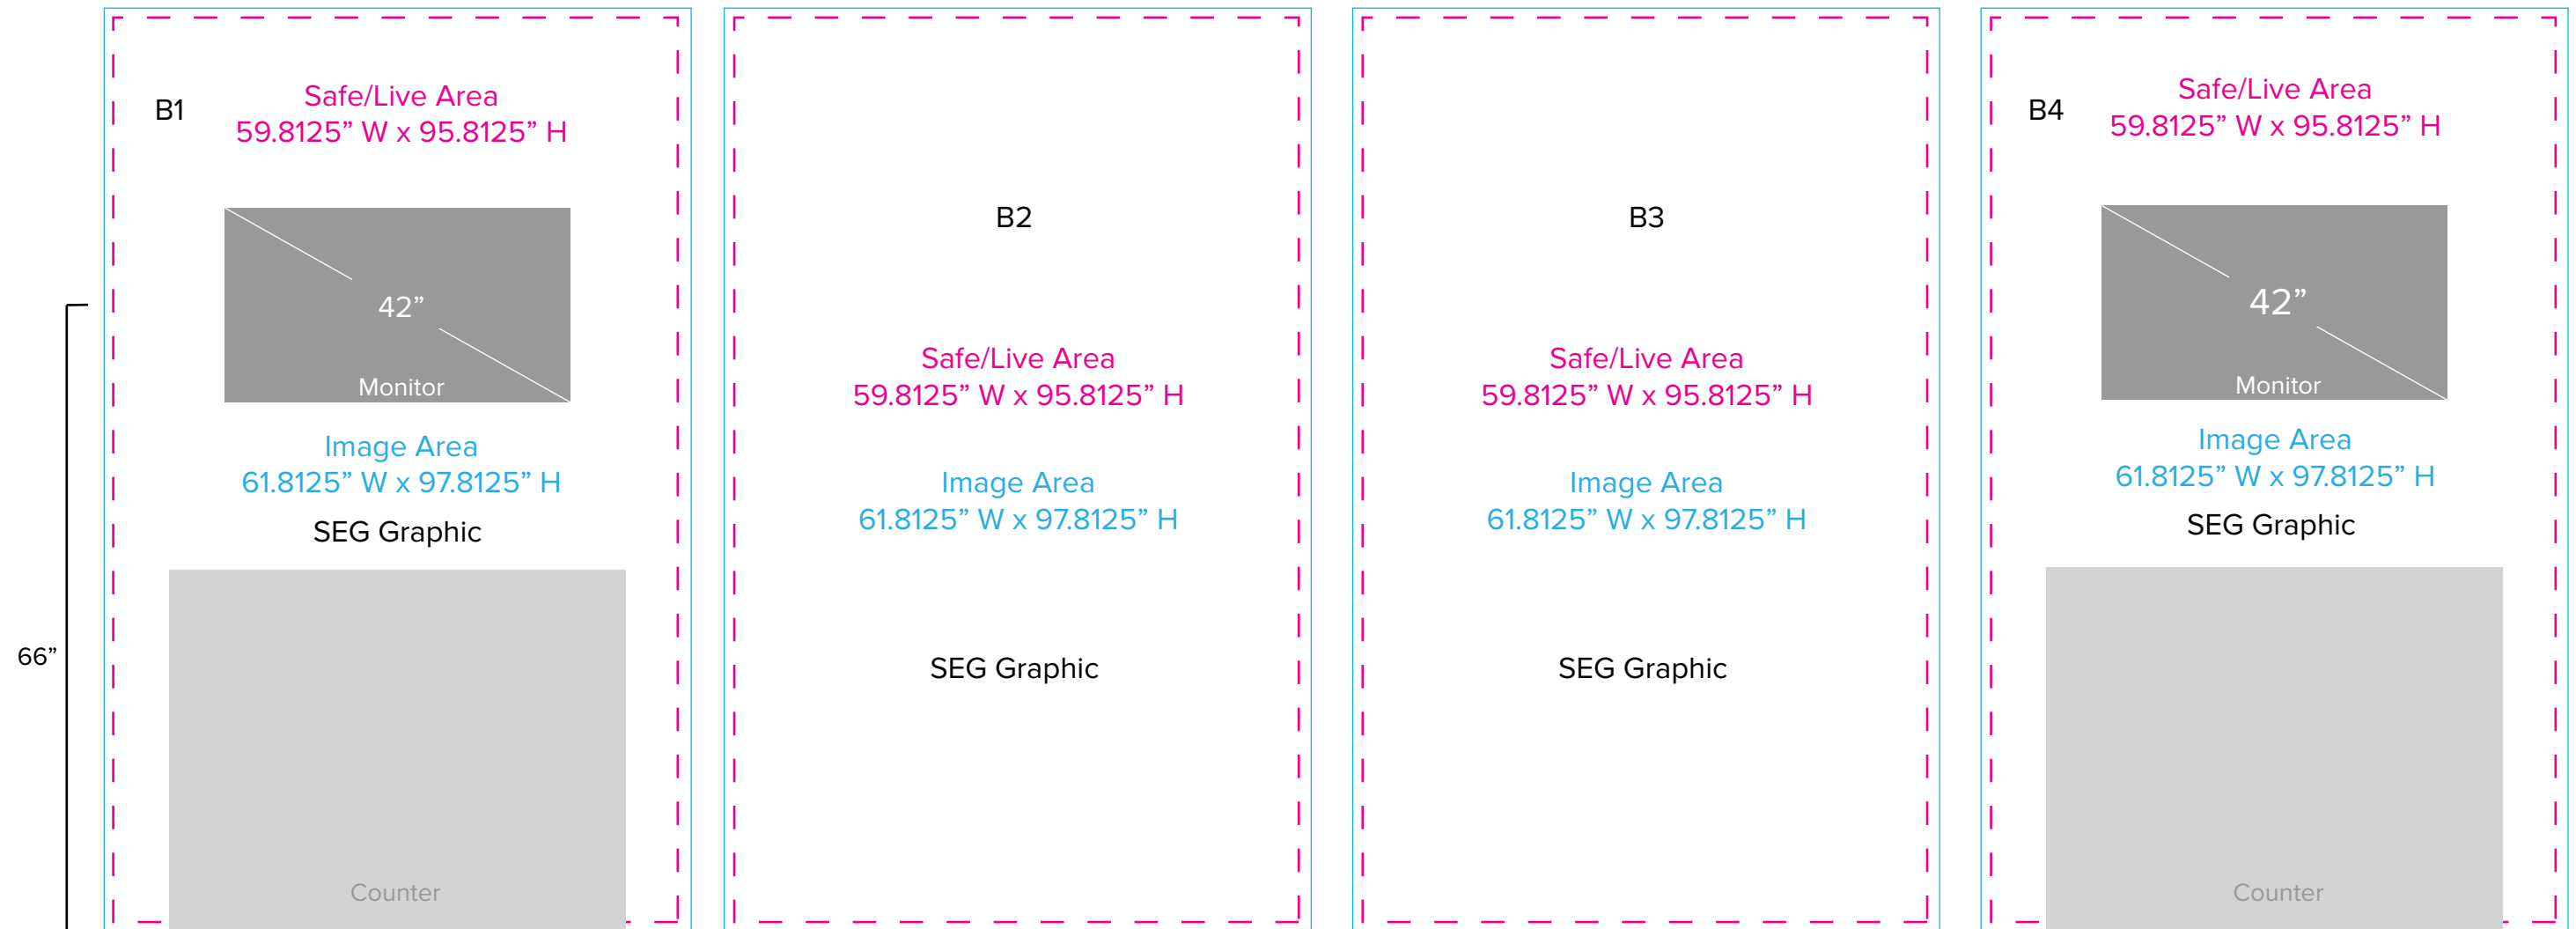

Graphic Template  
20 x 20 Island Exhibit  
Center Tower - SEG Graphics

NOTE: All Raster Art (jpg, tiff,psd, png, etc.) must be at least 100 dpi at print size.  
Standard kits are often customized. Please check with Customer Service to ensure that this template matches your specific job.

Graphic Template  
20 x 20 Island Exhibit  
Side Towers - SEG Graphics

NOTE: All Raster Art (jpg, tiff,psd, png, etc.) must be at least 100 dpi at print size.  
Standard kits are often customized. Please check with Customer Service to ensure that this template matches your specific job.

Graphic Template  
20 x 20 Island Exhibit  
Pedestals - Sintra Graphics

D1

D2

NOTE: All Raster Art (jpg, tiff,psd, png, etc.) must be at least 100 dpi at print size.  
Standard kits are often customized. Please check with Customer Service to ensure that this template matches your specific job.

Graphic Template  
20 x 20 Island Exhibit  
Hanging Sign - Pillowcase Graphic

E1-4  
(Outside Panels)  
Safe/Live Area  
464" W x 32" H  
Image Area  
466.375" W x 36.5" H  
Pillowcase Graphic

NOTE: All Raster Art (jpg, tiff,psd, png, etc.) must be at least 100 dpi at print size.  
Standard kits are often customized. Please check with Customer Service to ensure that this template matches your specific job.