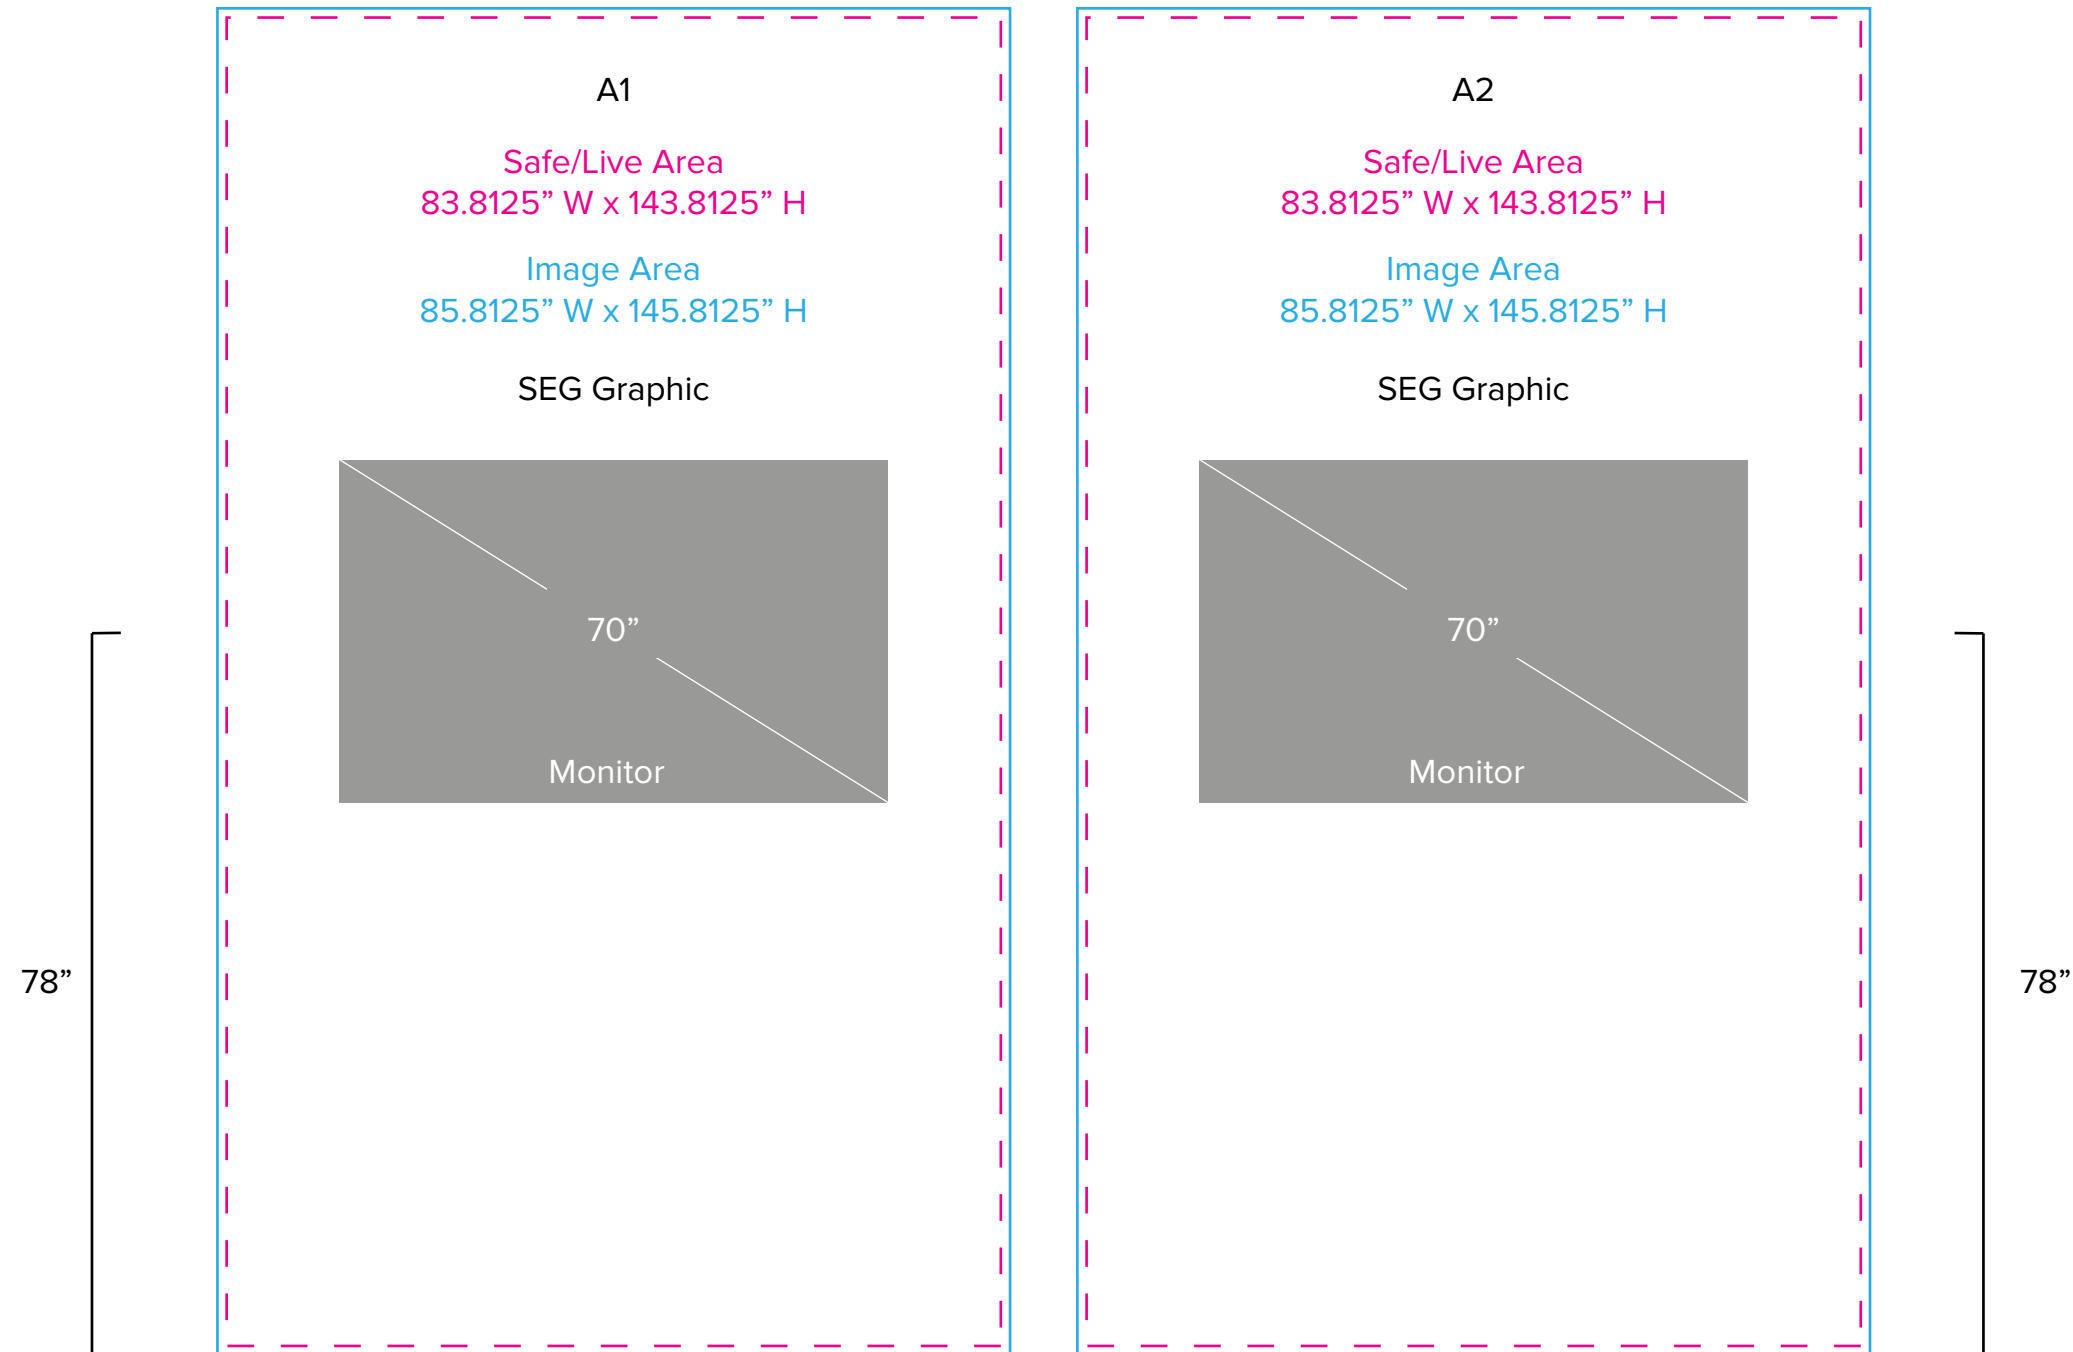

Graphic Template  
20 x 20 Island Exhibit  
Center Tower - SEG Graphics

NOTE: All Raster Art (jpg, tiff,psd, png, etc.) must be at least 100 dpi at print size.  
Standard kits are often customized. Please check with Customer Service to ensure that this template matches your specific job.

Graphic Template  
20 x 20 Island Exhibit  
Side Towers - SEG Graphics

NOTE: All Raster Art (jpg, tiff,psd, png, etc.) must be at least 100 dpi at print size.  
Standard kits are often customized. Please check with Customer Service to ensure that this template matches your specific job.

Graphic Template  
20 x 20 Island Exhibit  
Pedestals - Sintra Graphics

D1

D2

NOTE: All Raster Art (jpg, tiff,psd, png, etc.) must be at least 100 dpi at print size.  
Standard kits are often customized. Please check with Customer Service to ensure that this template matches your specific job.

Graphic Template  
20 x 20 Island Exhibit  
Hanging Sign - Pillowcase Graphic

E1-4  
(Outside Panels)  
Safe/Live Area  
464" W x 32" H  
Image Area  
466.375" W x 36.5" H  
Pillowcase Graphic

NOTE: All Raster Art (jpg, tiff,psd, png, etc.) must be at least 100 dpi at print size.  
Standard kits are often customized. Please check with Customer Service to ensure that this template matches your specific job.